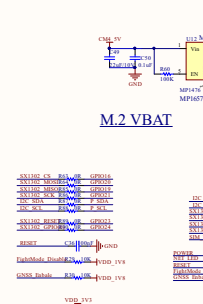

W  
Wenbin, Jap

CM4-IO-WIRELESS-BASE-B

UPS Module

STC8

FAN

RTC

option

LED

USB HUB

Giga ETH

CAN Channel

Raspberry 40 PIN

M.2 VBAT

SIM7600-M.2

CM4 Interface

SD CARD

UART JMP

SIM\_CARD

RS485 Channel 2

RS485 Channel 1

NET

STA

Indicator light