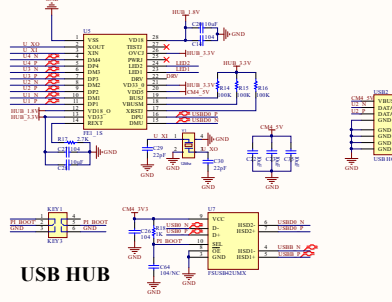

W  
Wenbin, Jap

CM4-IO-WIRELESS-BASE-B

UPS Module

STC8

FAN

RTC

option

LED

USB HUB

Giga ETH

CAN Channel

Raspberry 40 PIN

M.2 VBAT

SIM7600-M.2

CM4 Interface

SD CARD

UART JMP

SIM\_CARD

RS485 Channel 2

RS485 Channel 1

NET

STA

Indicator light