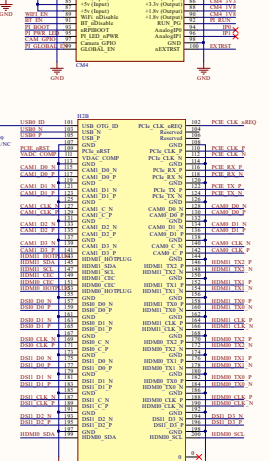

USB HUB

Giga ETH

CAN Channel

Raspberry 40 PIN

M.2 VBAT

SIM7600-M.2

CM4 Interface

SD CARD

UART JMP

SIM\_CARD

RS485 Channel 2

RS485 Channel 1

NET

STA

Indicator light