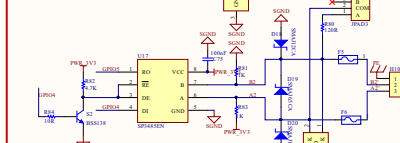

USB HUB

Giga ETH

CAN Channel

Raspberry 40 PIN

M.2 VBAT

SIM7600-M.2

CM4 Interface

SD CARD

UART JMP

SIM\_CARD

RS485 Channel 2

RS485 Channel 1

NET

STA

Indicator light