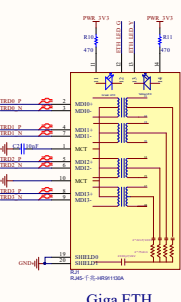

W  
Wenbin, Jap

CM4-IO-WIRELESS-BASE-B

UPS Module

STC8

FAN

RTC

option

LED

USB HUB

Giga ETH

CAN Channel

Raspberry 40 PIN

M.2 VBAT

SIM7600-M.2

CM4 Interface

SD CARD

UART JMP

SIM\_CARD

RS485 Channel 2

RS485 Channel 1

NET

STA

Indicator light