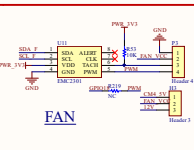

W  
Wenbin, Jap

CM4-IO-WIRELESS-BASE-B

UPS Module

STC8

FAN

RTC

option

LED

USB HUB

Giga ETH

CAN Channel

Raspberry 40 PIN

M.2 VBAT

SIM7600-M.2

CM4 Interface

SD CARD

UART JMP

SIM\_CARD

RS485 Channel 2

RS485 Channel 1

NET

STA

Indicator light