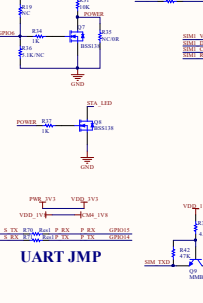

USB HUB

Giga ETH

CAN Channel

Raspberry 40 PIN

M.2 VBAT

SIM7600-M.2

CM4 Interface

SD CARD

UART JMP

SIM\_CARD

RS485 Channel 2

RS485 Channel 1

NET

STA

Indicator light