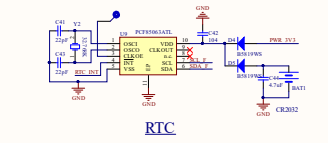

W  
Wenbin, Jap

CM4-IO-WIRELESS-BASE-B

UPS Module

STC8

FAN

RTC

option

LED

USB HUB

Giga ETH

CAN Channel

Raspberry 40 PIN

M.2 VBAT

SIM7600-M.2

CM4 Interface

SD CARD

UART JMP

SIM\_CARD

RS485 Channel 2

RS485 Channel 1

NET

STA

Indicator light