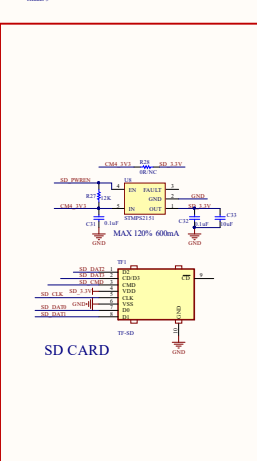

W  
Wenbin, Jap

CM4-IO-WIRELESS-BASE-B

UPS Module

STC8

FAN

RTC

option

LED

USB HUB

Giga ETH

CAN Channel

Raspberry 40 PIN

M.2 VBAT

SIM7600-M.2

CM4 Interface

SD CARD

UART JMP

SIM\_CARD

RS485 Channel 2

RS485 Channel 1

NET

STA

Indicator light