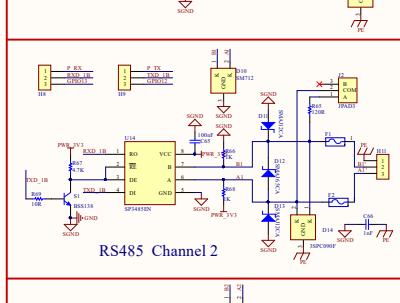

USB HUB

Giga ETH

CAN Channel

Raspberry 40 PIN

M.2 VBAT

SIM7600-M.2

CM4 Interface

SD CARD

UART JMP

SIM\_CARD

RS485 Channel 2

RS485 Channel 1

NET

STA

Indicator light