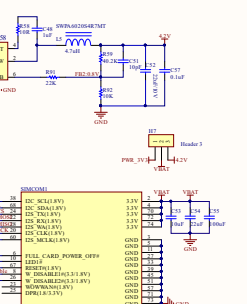

USB HUB

Giga ETH

CAN Channel

Raspberry 40 PIN

M.2 VBAT

SIM7600-M.2

CM4 Interface

SD CARD

UART JMP

SIM\_CARD

RS485 Channel 2

RS485 Channel 1

NET

STA

Indicator light