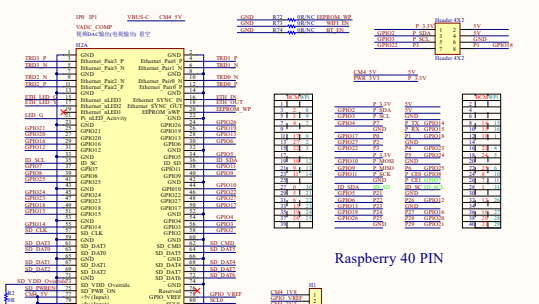

W  
Wenbin, Jap

CM4-IO-WIRELESS-BASE-B

UPS Module

STC8

FAN

RTC

option

LED

USB HUB

Giga ETH

CAN Channel

Raspberry 40 PIN

M.2 VBAT

SIM7600-M.2

CM4 Interface

SD CARD

UART JMP

SIM\_CARD

RS485 Channel 2

RS485 Channel 1

NET

STA

Indicator light