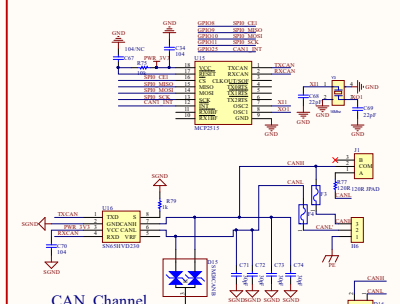

USB HUB

Giga ETH

CAN Channel

Raspberry 40 PIN

M.2 VBAT

SIM7600-M.2

CM4 Interface

SD CARD

UART JMP

SIM\_CARD

RS485 Channel 2

RS485 Channel 1

NET

STA

Indicator light