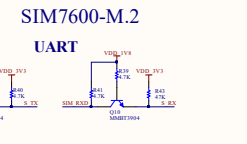

USB HUB

Giga ETH

CAN Channel

Raspberry 40 PIN

M.2 VBAT

SIM7600-M.2

CM4 Interface

SD CARD

UART JMP

SIM\_CARD

RS485 Channel 2

RS485 Channel 1

NET

STA

Indicator light