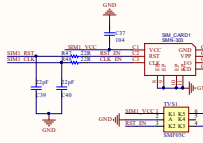

USB HUB

Giga ETH

CAN Channel

Raspberry 40 PIN

M.2 VBAT

SIM7600-M.2

CM4 Interface

SD CARD

UART JMP

SIM\_CARD

RS485 Channel 2

RS485 Channel 1

NET

STA

Indicator light