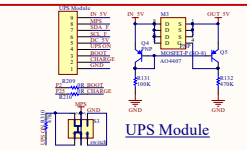

W  
Wenbin, Jap

CM4-IO-WIRELESS-BASE-B

UPS Module

STC8

FAN

RTC

option

LED

USB HUB

Giga ETH

CAN Channel

Raspberry 40 PIN

M.2 VBAT

SIM7600-M.2

CM4 Interface

SD CARD

UART JMP

SIM\_CARD

RS485 Channel 2

RS485 Channel 1

NET

STA

Indicator light