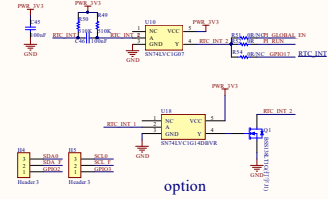

W  
Wenbin, Jap

CM4-IO-WIRELESS-BASE-B

UPS Module

STC8

FAN

RTC

option

LED

USB HUB

Giga ETH

CAN Channel

Raspberry 40 PIN

M.2 VBAT

SIM7600-M.2

CM4 Interface

SD CARD

UART JMP

SIM\_CARD

RS485 Channel 2

RS485 Channel 1

NET

STA

Indicator light