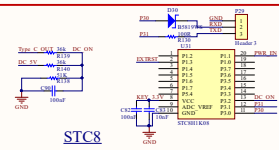

W  
Wenbin, Jap

CM4-IO-WIRELESS-BASE-B

UPS Module

STC8

FAN

RTC

option

LED

USB HUB

Giga ETH

CAN Channel

Raspberry 40 PIN

M.2 VBAT

SIM7600-M.2

CM4 Interface

SD CARD

UART JMP

SIM\_CARD

RS485 Channel 2

RS485 Channel 1

NET

STA

Indicator light