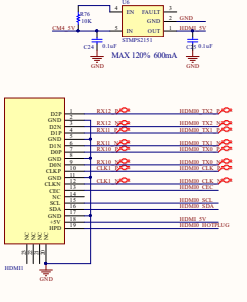

W  
Wenbin, Jap

CM4-IO-WIRELESS-BASE-B

UPS Module

STC8

FAN

RTC

option

LED

USB HUB

Giga ETH

CAN Channel

Raspberry 40 PIN

M.2 VBAT

SIM7600-M.2

CM4 Interface

SD CARD

UART JMP

SIM\_CARD

RS485 Channel 2

RS485 Channel 1

NET

STA

Indicator light