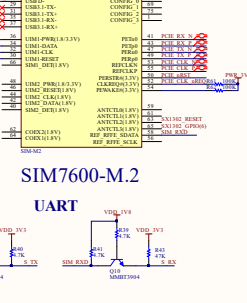

W  
Wenbin, Jap

CM4-IO-WIRELESS-BASE-B

UPS Module

STC8

FAN

RTC

option

LED

USB HUB

Giga ETH

CAN Channel

Raspberry 40 PIN

M.2 VBAT

SIM7600-M.2

CM4 Interface

SD CARD

UART JMP

SIM\_CARD

RS485 Channel 2

RS485 Channel 1

NET

STA

Indicator light