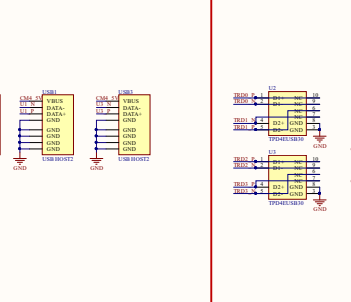

W  
Wenbin, Jap

CM4-IO-WIRELESS-BASE-B

UPS Module

STC8

FAN

RTC

option

LED

USB HUB

Giga ETH

CAN Channel

Raspberry 40 PIN

M.2 VBAT

SIM7600-M.2

CM4 Interface

SD CARD

UART JMP

SIM\_CARD

RS485 Channel 2

RS485 Channel 1

NET

STA

Indicator light