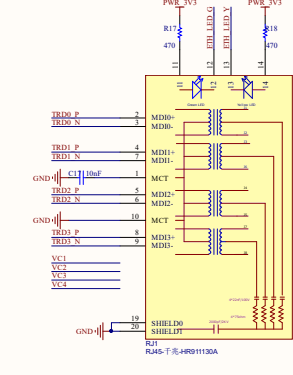

Type C Power

CM4-IO-BASE-A V4

VDD_IO

Multifunction

Giga ETH

Raspberry 40 PIN

HDMI

LED

SD CARD

CM4 Interface

CSI Dual cameras

DISP

SD CARD

PC050-SMT-20P