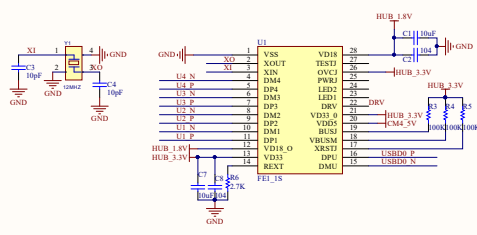

Type C Power

CM4-IO-BASE-A V4

VDD_IO

Multifunction

Giga ETH

Raspberry 40 PIN

HDMI

LED

SD CARD

CM4 Interface

CSI Dual cameras

DISP

SD CARD

PC050-SMT-20P