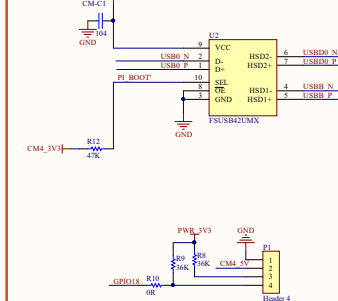

Type C Power

CM4-IO-BASE-A V4

VDD_IO

Multifunction

Giga ETH

Raspberry 40 PIN

HDMI

LED

SD CARD

CM4 Interface

CSI Dual cameras

DISP

SD CARD

PC050-SMT-20P