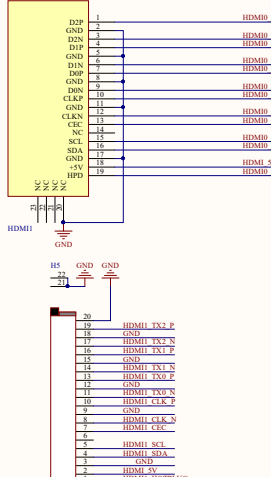

Type C Power

CM4-IO-BASE-A V4

VDD_IO

Multifunction

Giga ETH

Raspberry 40 PIN

HDMI

LED

SD CARD

CM4 Interface

CSI Dual cameras

DISP

SD CARD

PC050-SMT-20P