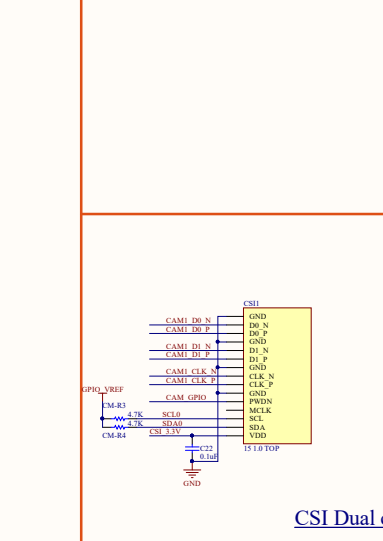

Type C Power

CM4-IO-BASE-A V4

VDD_IO

Multifunction

Giga ETH

Raspberry 40 PIN

HDMI

LED

SD CARD

CM4 Interface

CSI Dual cameras

DISP

SD CARD

PC050-SMT-20P