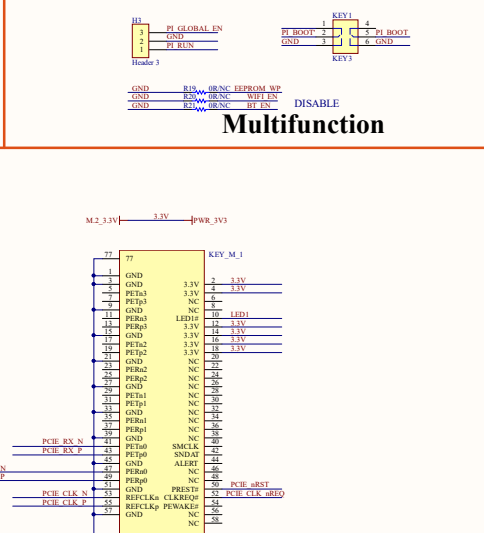

Type C Power

CM4-IO-BASE-A V4

VDD_IO

Multifunction

Giga ETH

Raspberry 40 PIN

HDMI

LED

SD CARD

CM4 Interface

CSI Dual cameras

DISP

SD CARD

PC050-SMT-20P