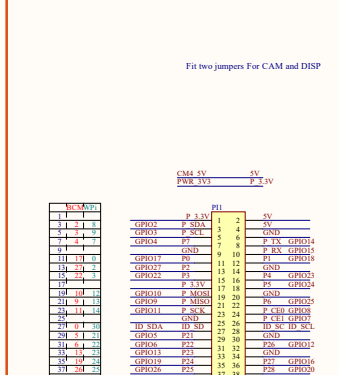

Type C Power

CM4-IO-BASE-A V4

VDD_IO

Multifunction

Giga ETH

Raspberry 40 PIN

HDMI

LED

SD CARD

CM4 Interface

CSI Dual cameras

DISP

SD CARD

PC050-SMT-20P