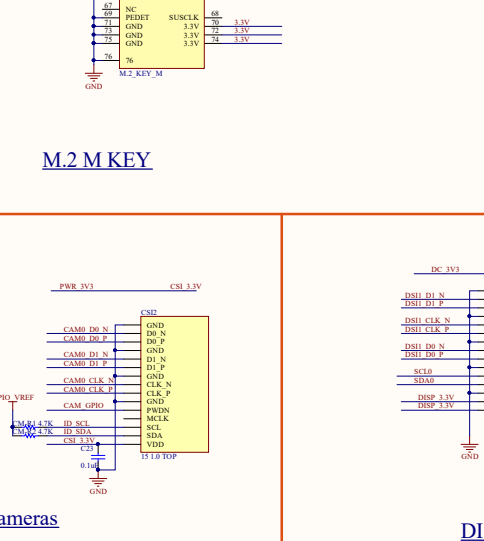

Type C Power

CM4-IO-BASE-A V4

VDD_IO

Multifunction

Giga ETH

Raspberry 40 PIN

HDMI

LED

SD CARD

CM4 Interface

CSI Dual cameras

DISP

SD CARD

PC050-SMT-20P