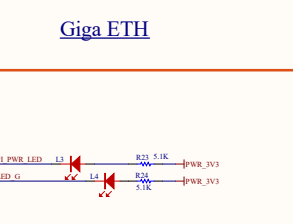

Type C Power

CM4-IO-BASE-A V4

VDD_IO

Multifunction

Giga ETH

Raspberry 40 PIN

HDMI

LED

SD CARD

CM4 Interface

CSI Dual cameras

DISP

SD CARD

PC050-SMT-20P