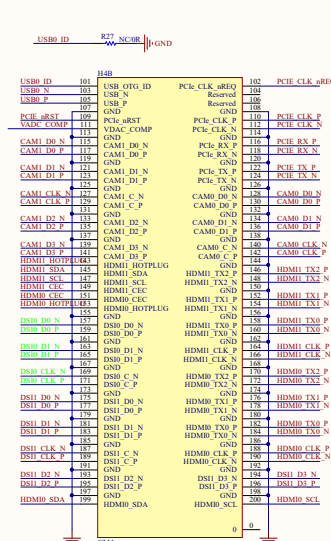

Type C Power

CM4-IO-BASE-A V4

VDD_IO

Multifunction

Giga ETH

Raspberry 40 PIN

HDMI

LED

SD CARD

CM4 Interface

CSI Dual cameras

DISP

SD CARD

PC050-SMT-20P