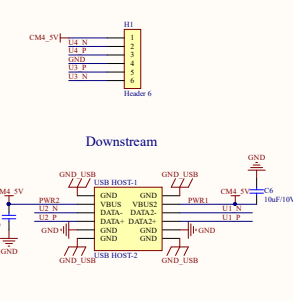

Type C Power

CM4-IO-BASE-A V4

VDD_IO

Multifunction

Giga ETH

Raspberry 40 PIN

HDMI

LED

SD CARD

CM4 Interface

CSI Dual cameras

DISP

SD CARD

PC050-SMT-20P