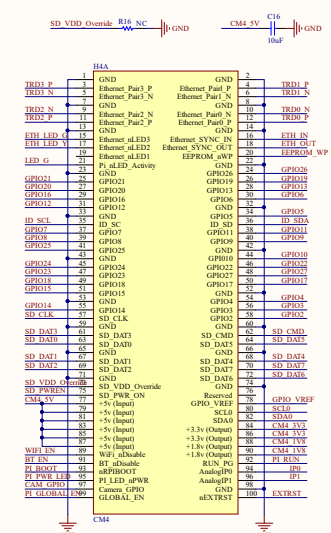

Type C Power

CM4-IO-BASE-A V4

VDD_IO

Multifunction

Giga ETH

Raspberry 40 PIN

HDMI

LED

SD CARD

CM4 Interface

CSI Dual cameras

DISP

SD CARD

PC050-SMT-20P